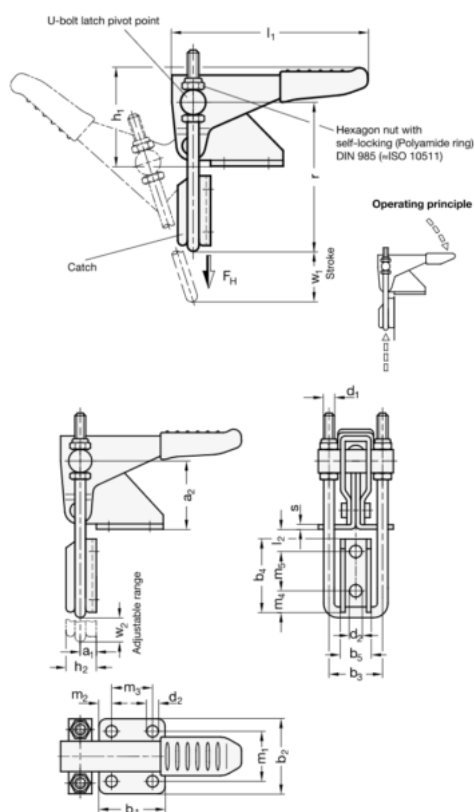

Article number: 2013411301

Description: E+G Klee latch clamp, GN 851.1-700-T3-NI with latch, with catch  
Stainless

## Measures

\* = With standart latch

b2 = 54

d1 = M8

h1 = 67

l1 = 147

Newton = 7500

r = 70\*

w2 = 25\*